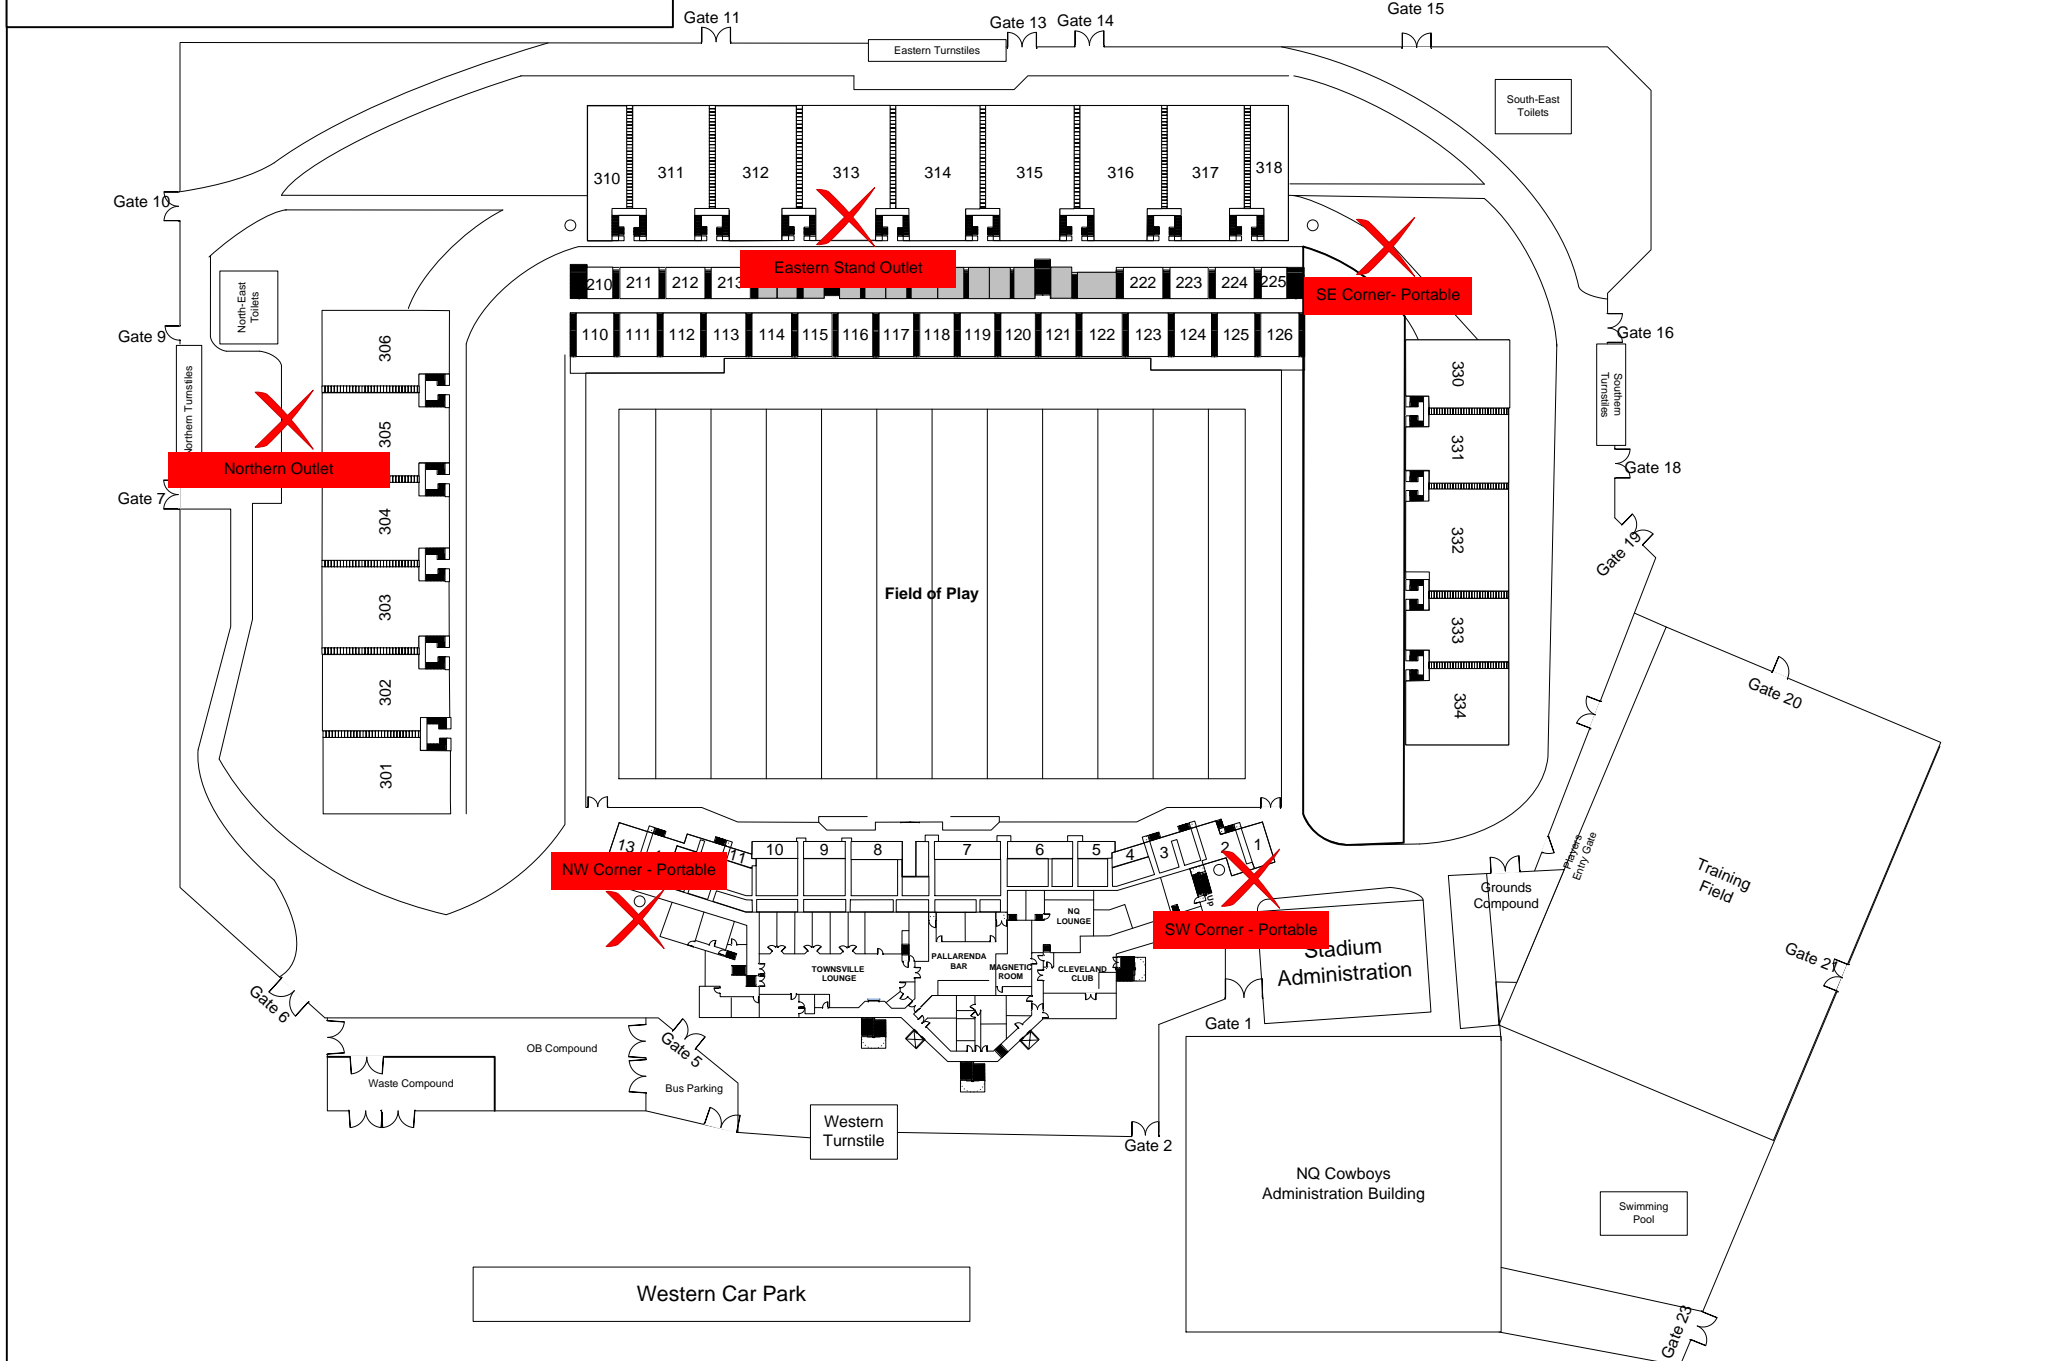

Merchandise Locations 2017

Northern Outlet

Eastern Stand Outlet

SE Corner - Portable

NW Corner - Portable

SW Corner - Portable

Western Car Park

Stadium Administration

NQ Cowboys Administration Building

Training Field

Swimming Pool

Field of Play

North-East Toilets

South-East Toilets

Northern Turnstiles

Southern Turnstiles

Western Turnstile

Employers Entry Gate

Gate 11

Gate 13 Gate 14

Gate 15

Gate 10

Gate 9

Gate 7

Gate 5

Gate 23

OB Compound

Waste Compound

Bus Parking

Grounds Compound

TOWNSVILLE LOUNGE

PALLARENDA BAR